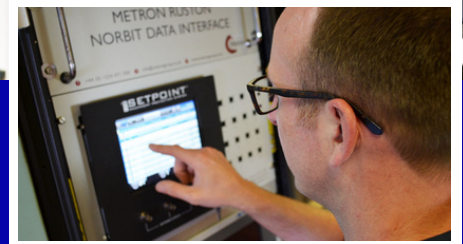

METRON RUSTON
NORBIT DATA INTERFACE

PROTECTION SYSTEMS

Taking a tailored approach to supporting your new, old & obsolete machine protection systems

WHAT WE DO

We work with you to determine the most appropriate system hardware, software configuration and connectivity - maintaining existing or replacing with modern equivalents as appropriate.